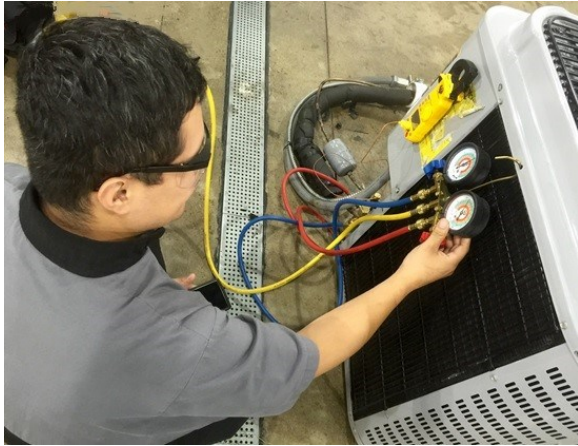

## 6 Hour Class Includes Hands-On Practical Application

### Charging Apps

⇒ **Check & Charge**

⇒ **SuperCool**

1. Checking for Correct Airflow Before Charging

2. Start with the Fundamentals

3. Installer's Method of Charging

4. Charging with Superheat

5. Charging with Subcooling